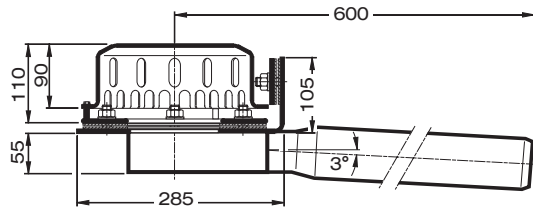

System variants for LORO-X RAINSTAR® parapet drains

DN 100

LX488-1X

Drain Art.-No. 01362.100X
Weight: 9,4 kg

Series 89
with roof penetration of 55 mm
clamping flange 90°
for plastic roofing sheets

LX488-2X

Drain Art.-No. 01360.100X
Weight: 9,2 kg

Series 89
with roof penetration of 55 mm
clamping flange 45°
for bituminous roofing sheets