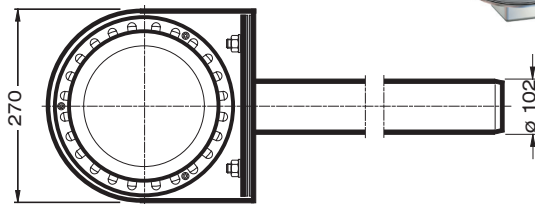

System variants for LORO-X RAINSTAR® parapet drains

DN 100

LX488-1X

Drain Art.-No. 01362.100X
Weight: 9,4 kg

Series 89
with roof penetration of 55 mm
clamping flange 90°
for plastic roofing sheets

LX488-2X

Drain Art.-No. 01360.100X
Weight: 9,2 kg

Series 89
with roof penetration of 55 mm
clamping flange 45°
for bituminous roofing sheets